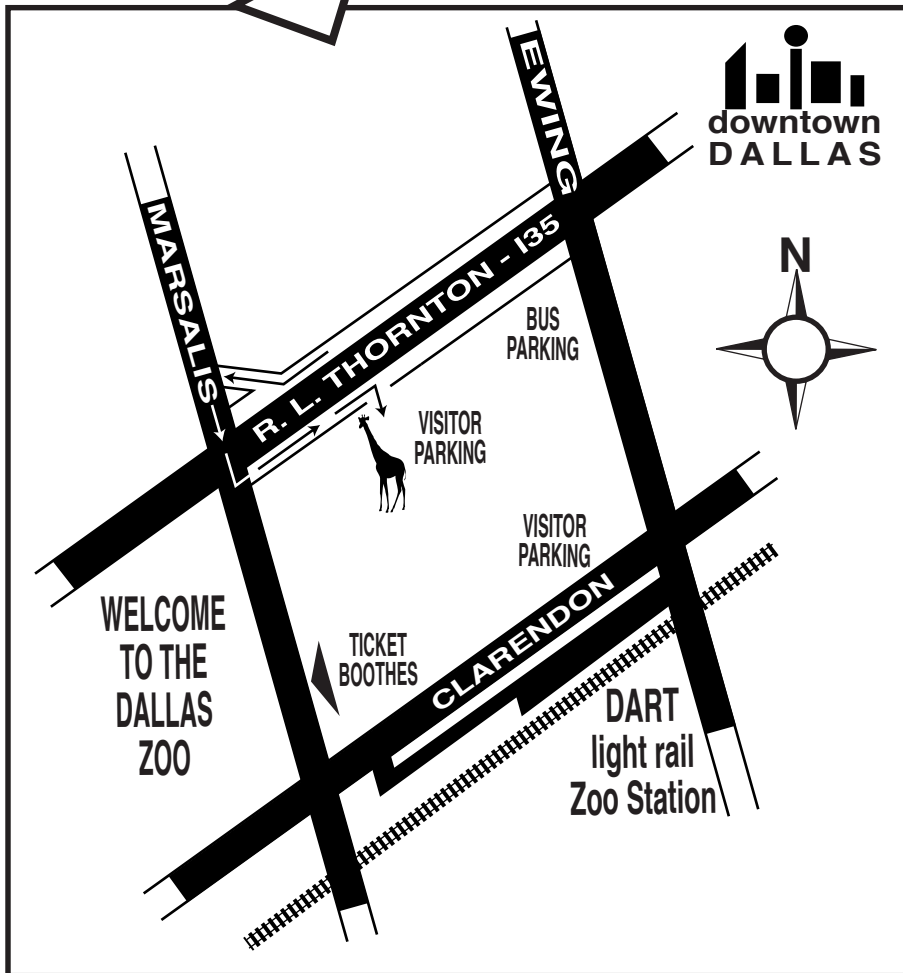

Directions to the Dallas ZOO.....

The Dallas Zoo is located just south of downtown Dallas, off of I-35E, at 650 South R. L. Thornton Freeway.

Take the Marsalis exit off I-35E. Go north on the service road and turn right at the 67 foot tall giraffe into the parking lot