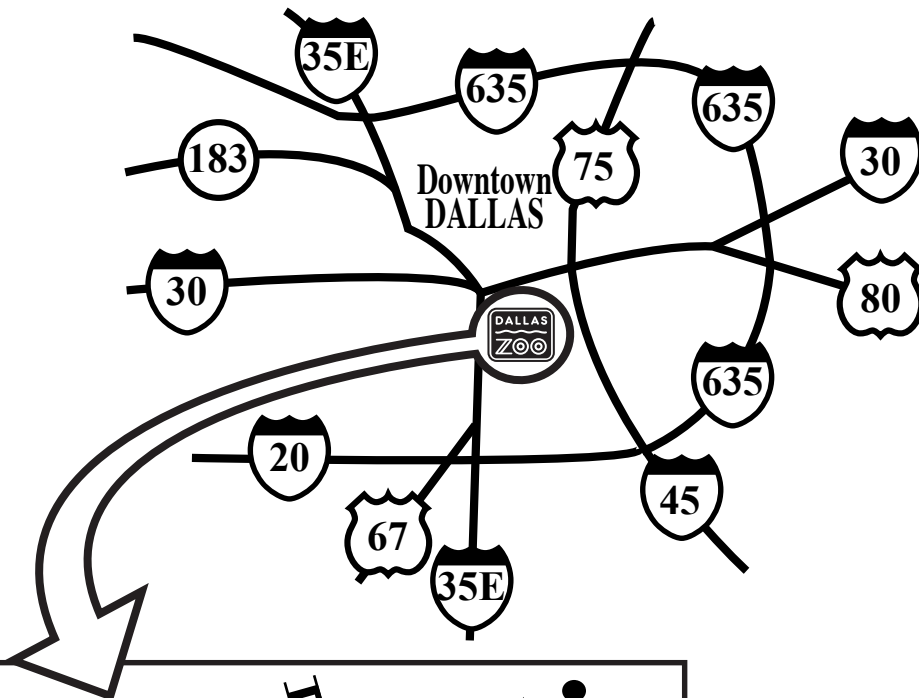

Directions to the Dallas ZOO.....

The Dallas Zoo is located just south of downtown Dallas, off of I-35E, at 650 South R. L. Thornton Freeway.

Take the Marsalis exit off I-35E. Go north on the service road and turn right at the 67 foot tall giraffe into the parking lot